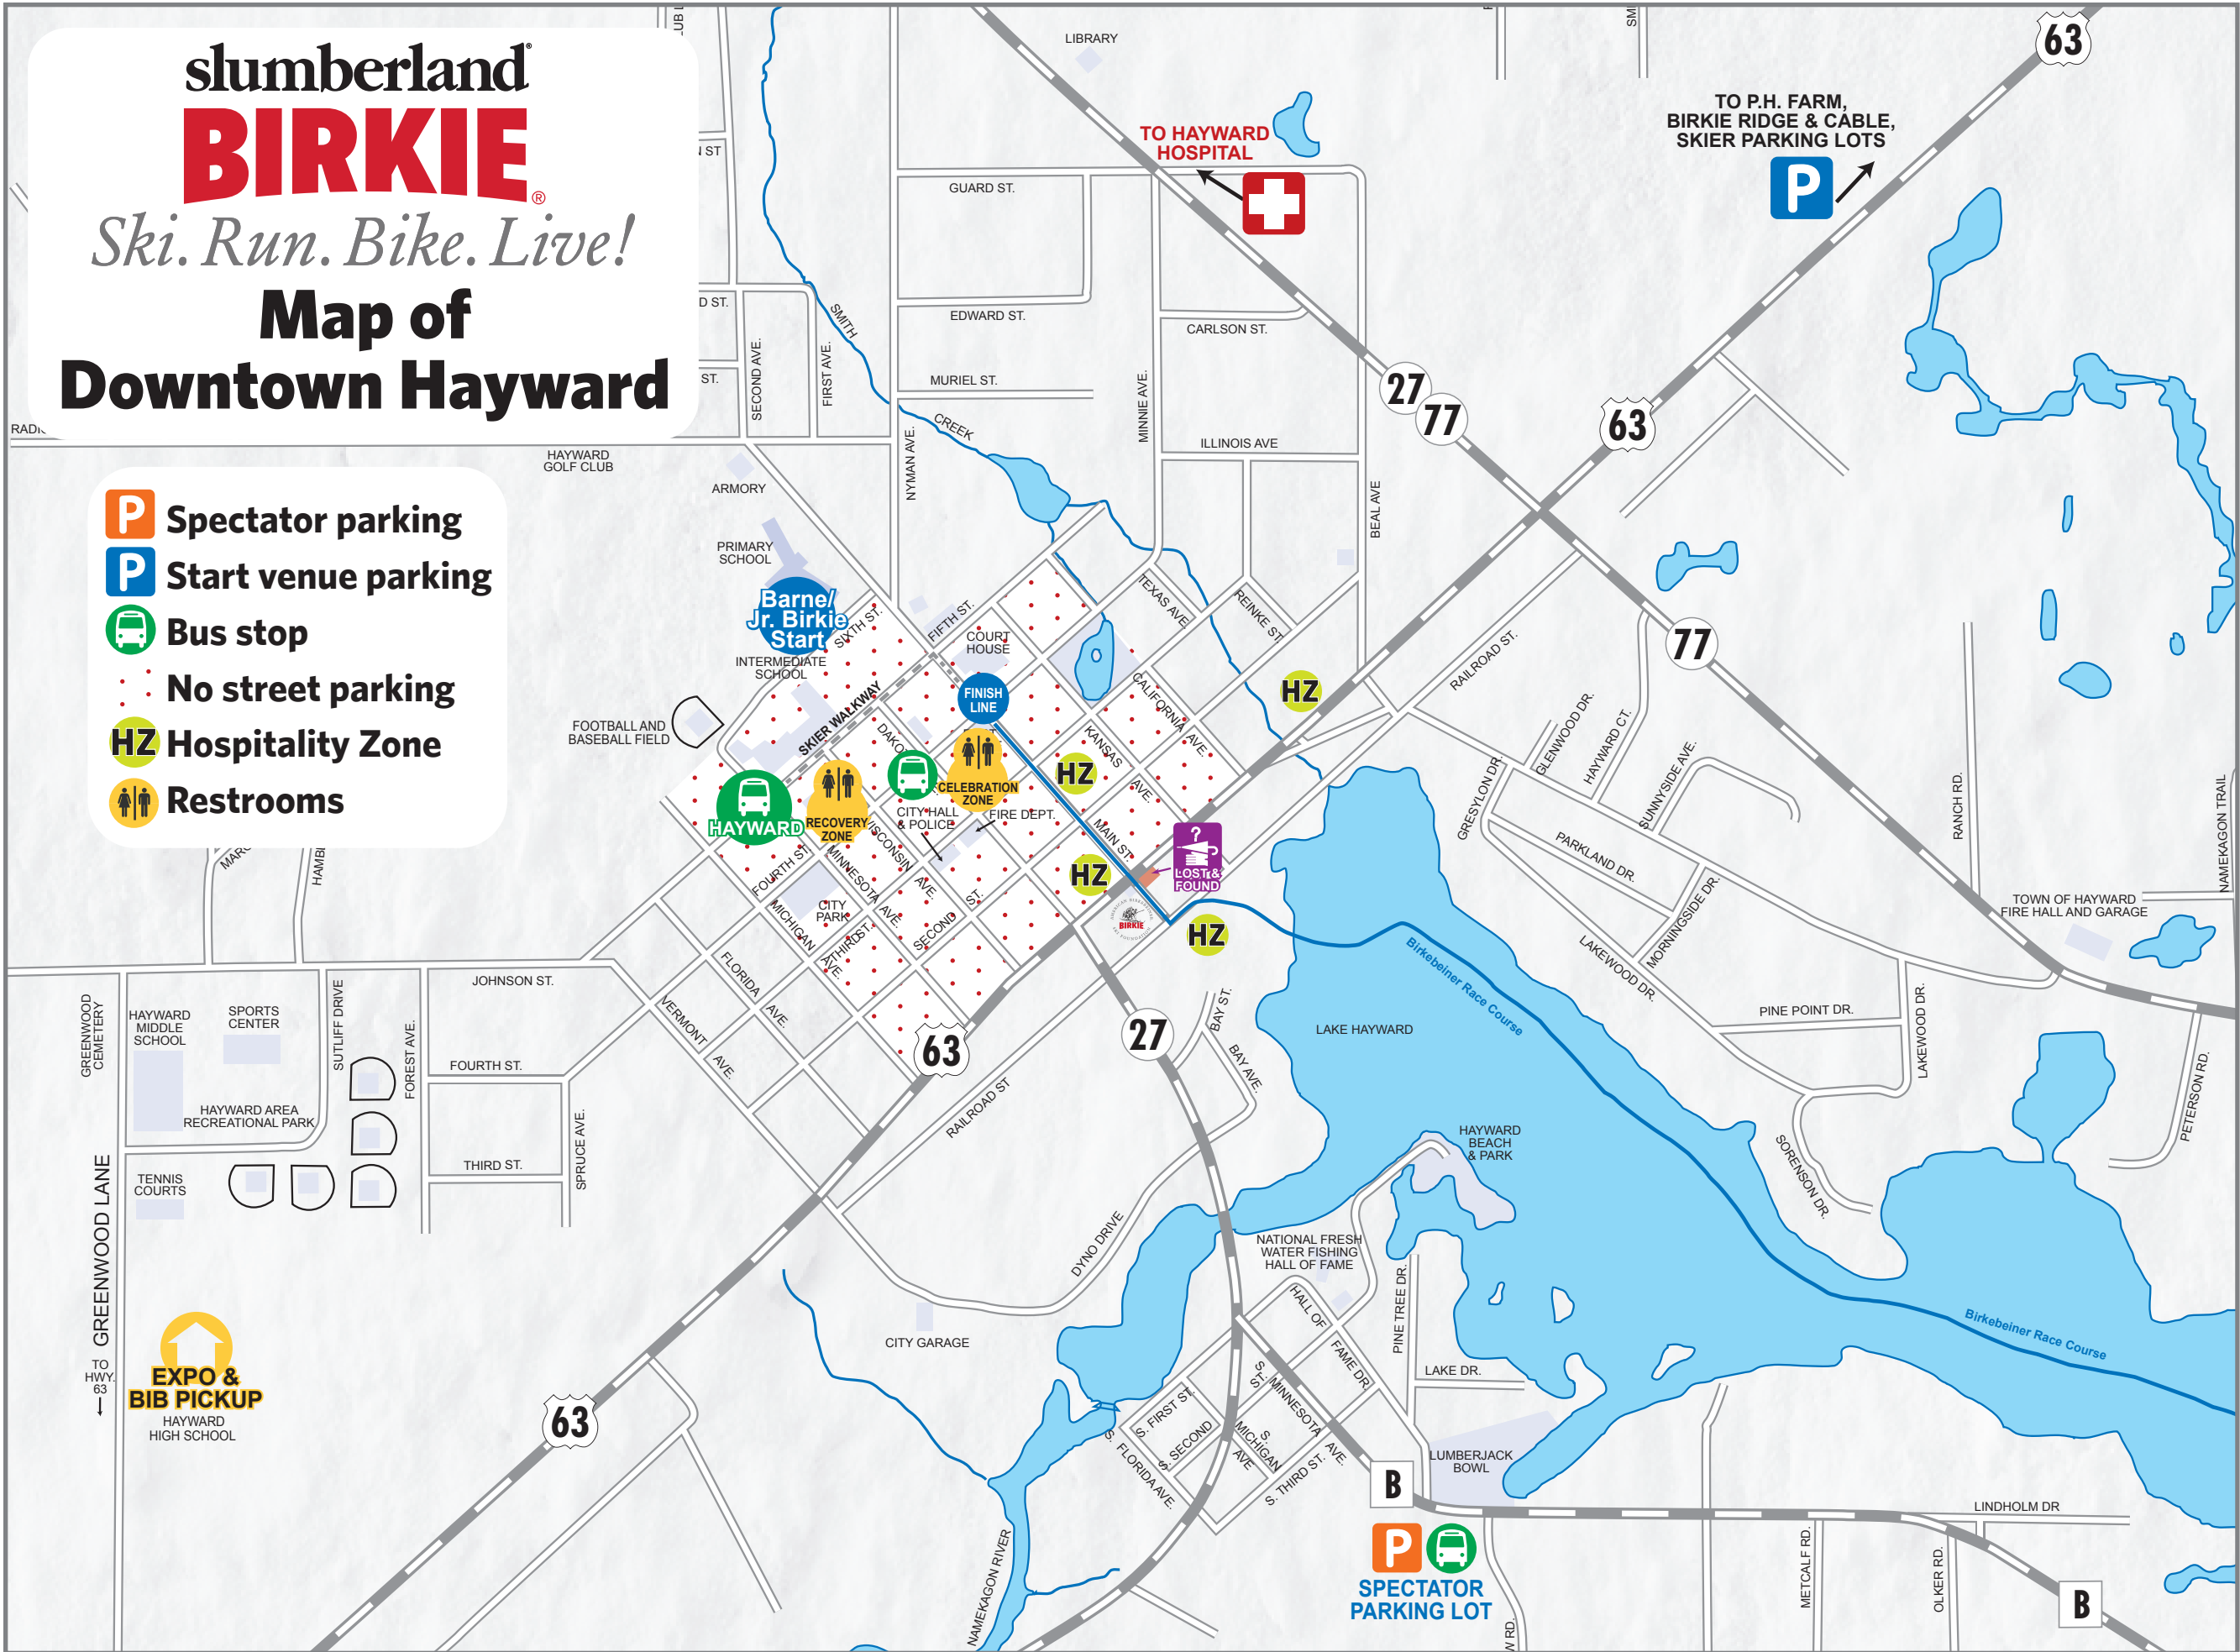

slumberland  
**BIRKIE**  
*Ski. Run. Bike. Live!*  
**Map of  
 Downtown Hayward**

-  Spectator parking
-  Start venue parking
-  Bus stop
-  No street parking
-  Hospitality Zone
-  Restrooms

TO HAYWARD HOSPITAL

TO P.H. FARM, BIRKIE RIDGE & CABLE, SKIER PARKING LOTS

**EXPO & BIB PICKUP**  
 HAYWARD HIGH SCHOOL

**SPECTATOR PARKING LOT**

**B**