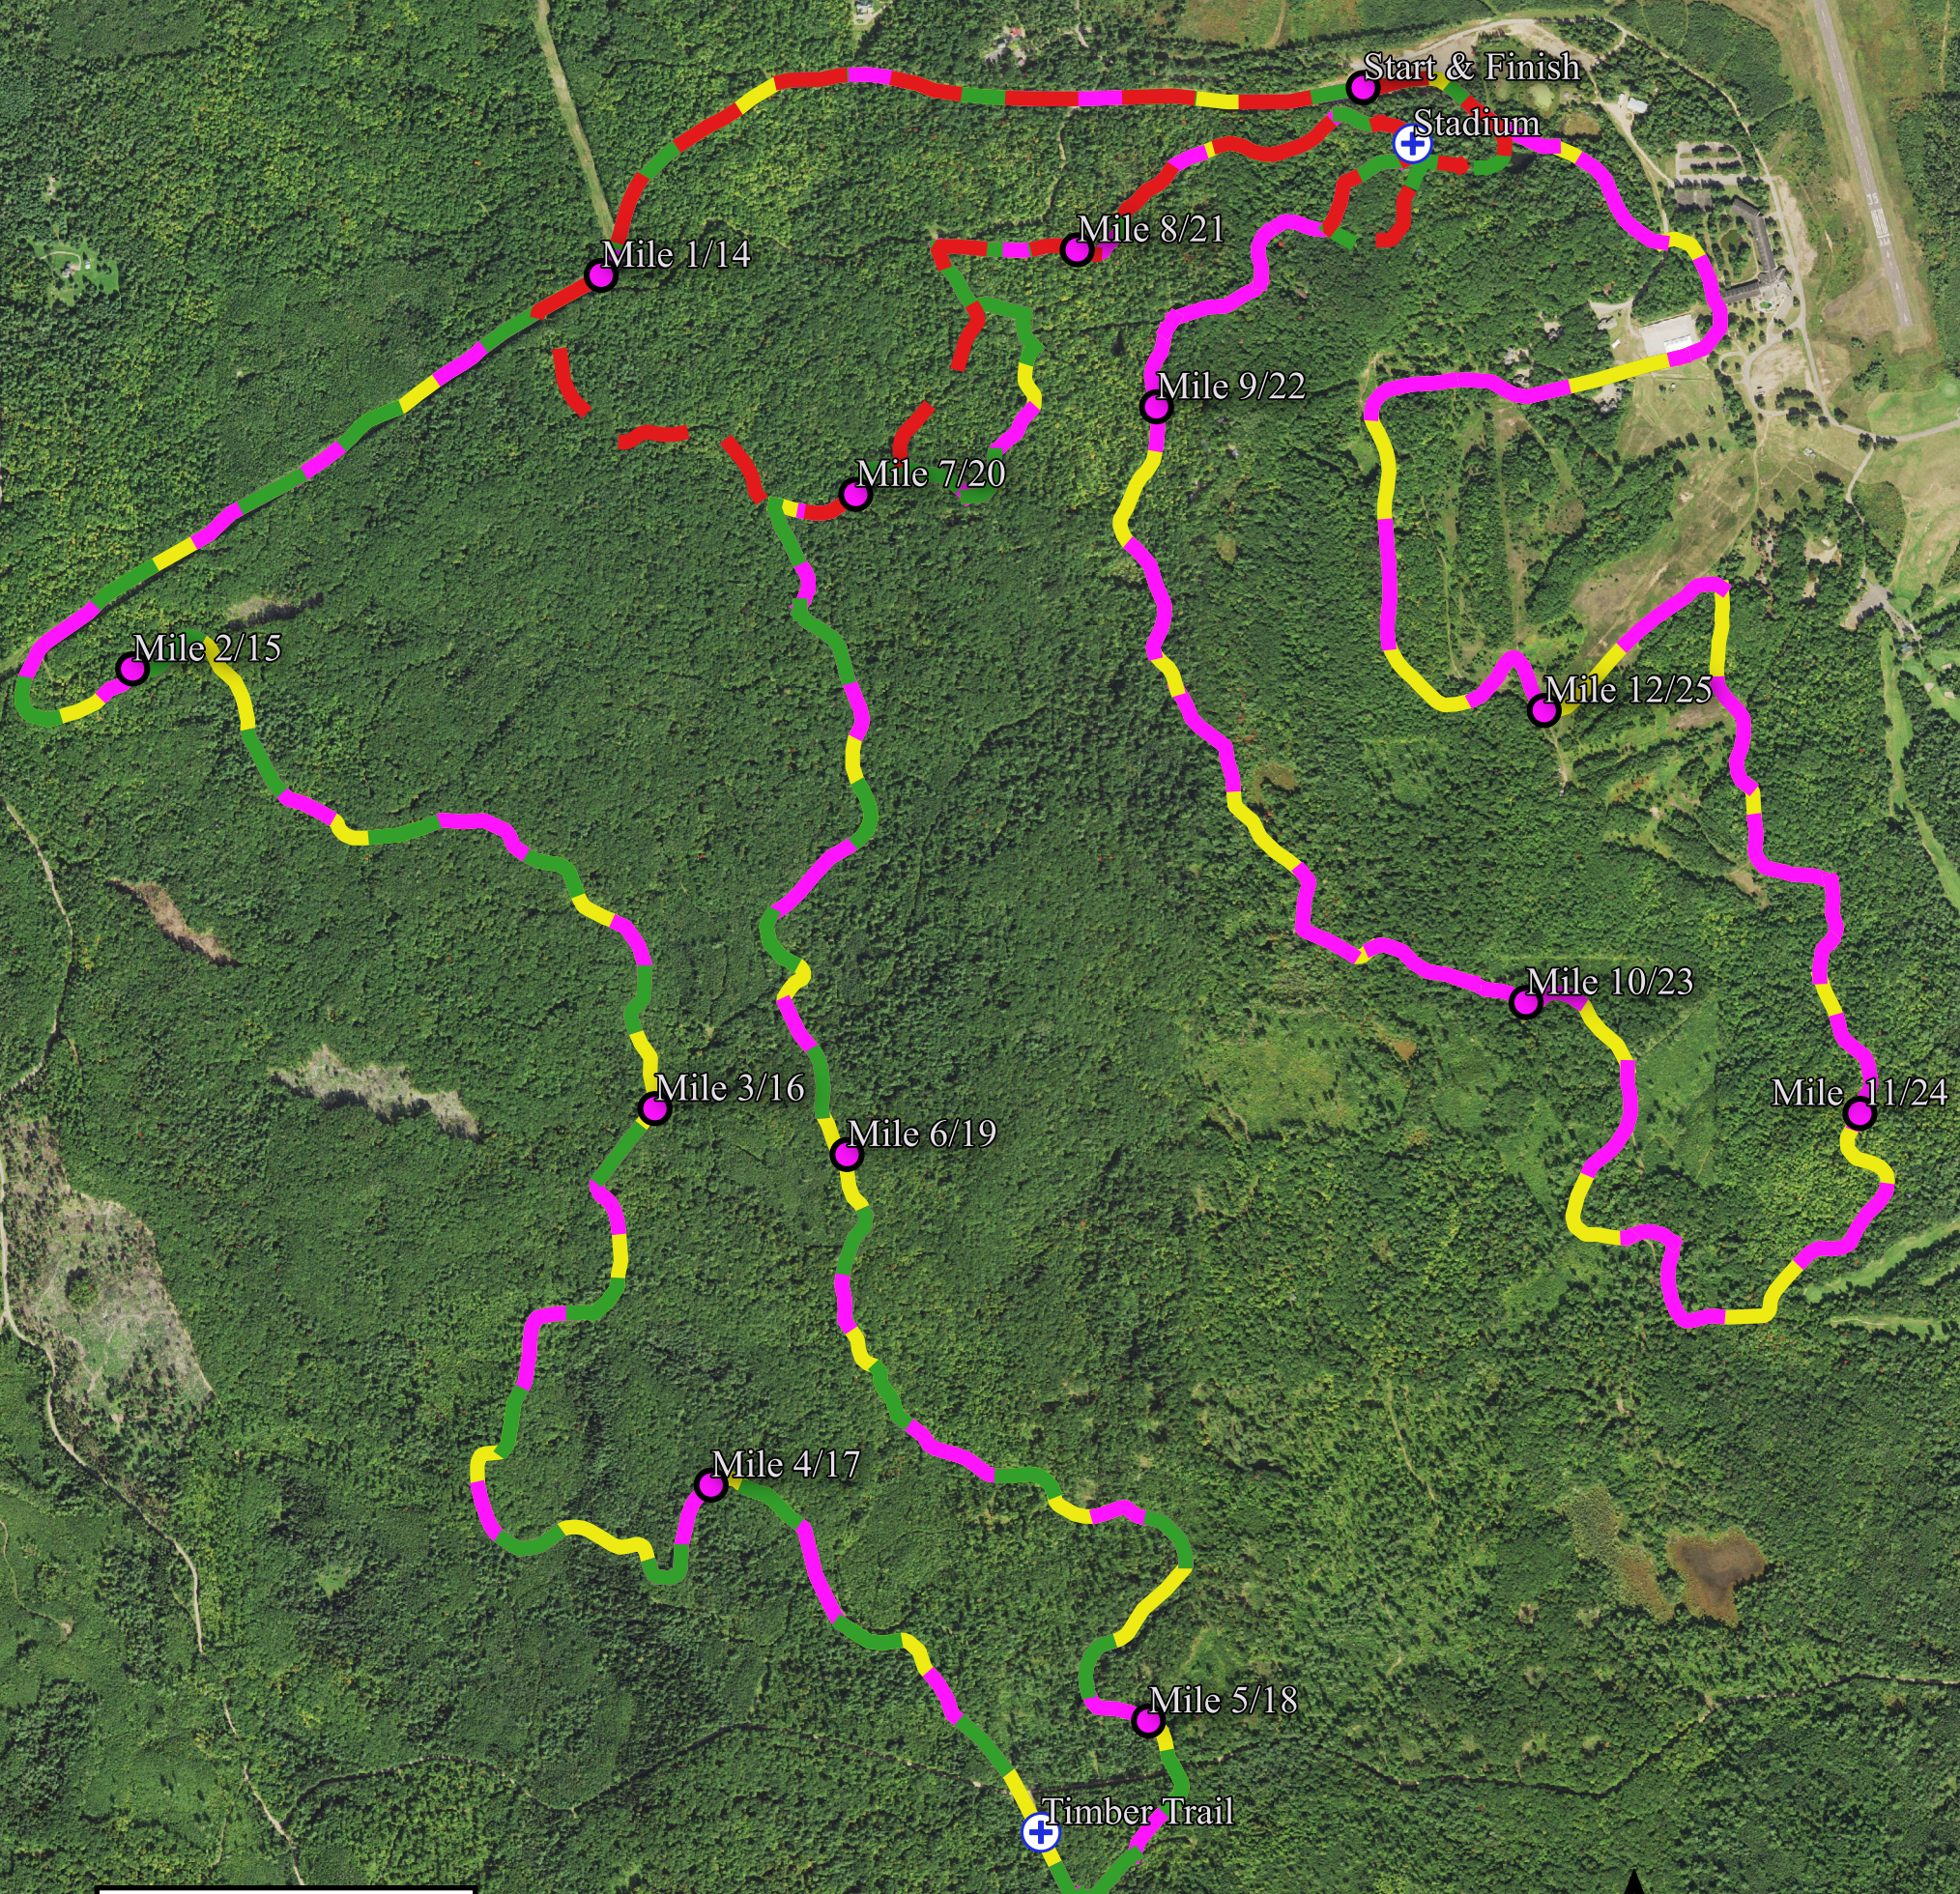

BIRKIE Trail Run Festival

- Aid Stations
- Mile Markers
- 5k Course
- Half Marathon Course
- Marathon Course
- Nordic Trek Course

Up North