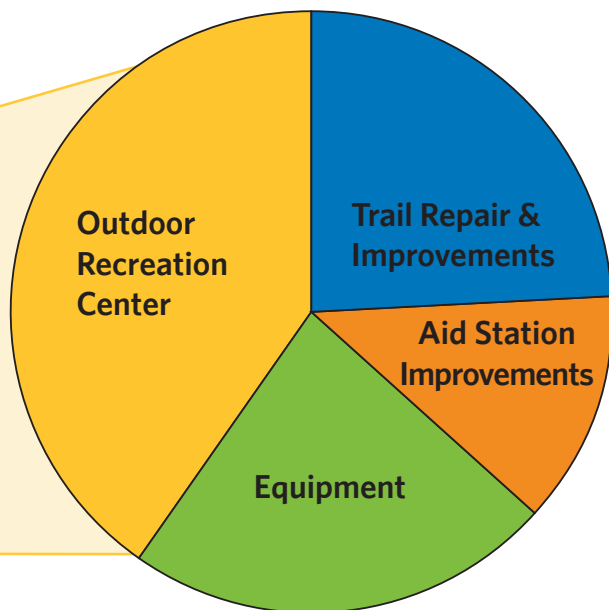

Honoring the Legacy – Ensuring the Future

Capital Campaign Phase 2