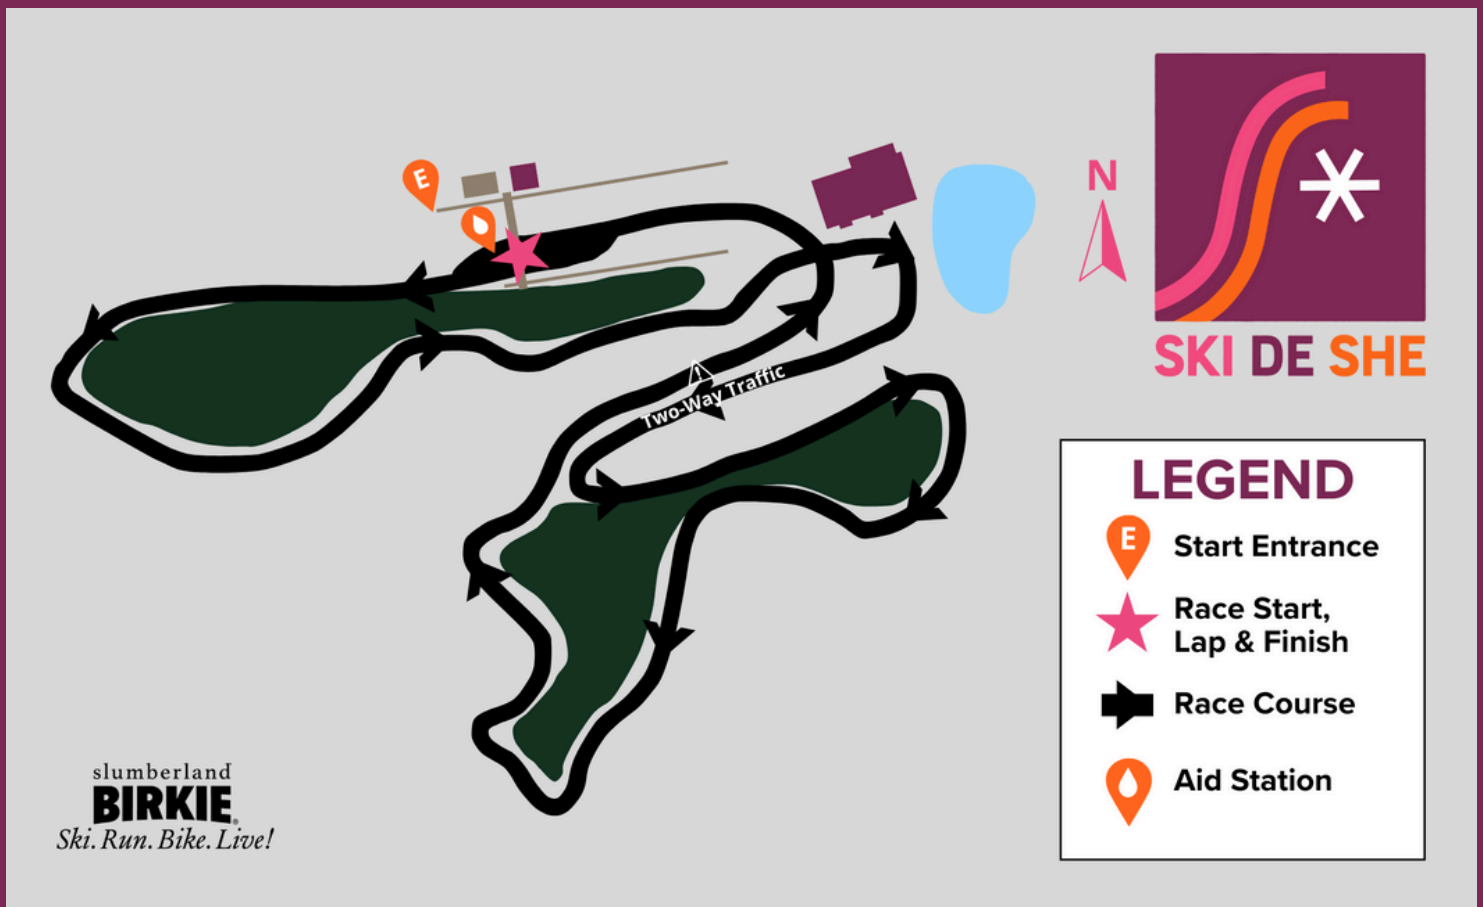

Be alert, follow the correct signage, and have fun!

20K & 30K COURSE DESCRIPTION

Those skiing the 20k Classic race will complete 4, 5k laps. Those registered for the 30k Skate race will complete 6, 5k laps. These race distances are subject to change depending on conditions.

The Ski de She races will be hosted on a rolling 5k course, all on man-made snow, with 120m of climbing per lap, including one significant climb. All races will start at the American Birkebeiner Trailhead under the start arch. Skiers will begin on a short section of the Birkie Skate trail and turn left onto the Tormondson Family Snowmaking Trails. Skiers will be utilizing those core snowmaking and competition trails – over the Tunnel, through the Competition Stadium, and loop out through Telehenge from there. On the return, skiers will complete the staples we know and love: the Deck loop, Elevator Shaft, World Cup climb, Carousel turn, and will head back to the Competition Stadium on the Birkie Roller. Once down the hill, skiers will finish through the Tunnel and back to the Birkie start to lap and/or finish.

Have fun, be careful & courteous, enjoy!

10K & 5K COURSE MAP

Note: please enter start corral beyond the Derksen Family Timing Building!

COURSE MARKINGS

The race courses will be marked by orange signs with purple arrows. There will also be signage indicating the lap and finish decision for all race participants.

Riverbrook 10k Freestyle Aid Station		
Location	Distance from Start	Cut-off Time
Start	0k	10:15 am
Laps (1-3)	2.5k, 5k, 7.5k	--
Finish	10k	2:30 pm

Gear West 30k Skate Aid Stations		
Location	Distance from Start	Cut-off Time
Start	0k	11:00 am
Laps (1-5)	5k, 10k, 15k, 20k, 25k	--
Finish	30k	2:30 pm