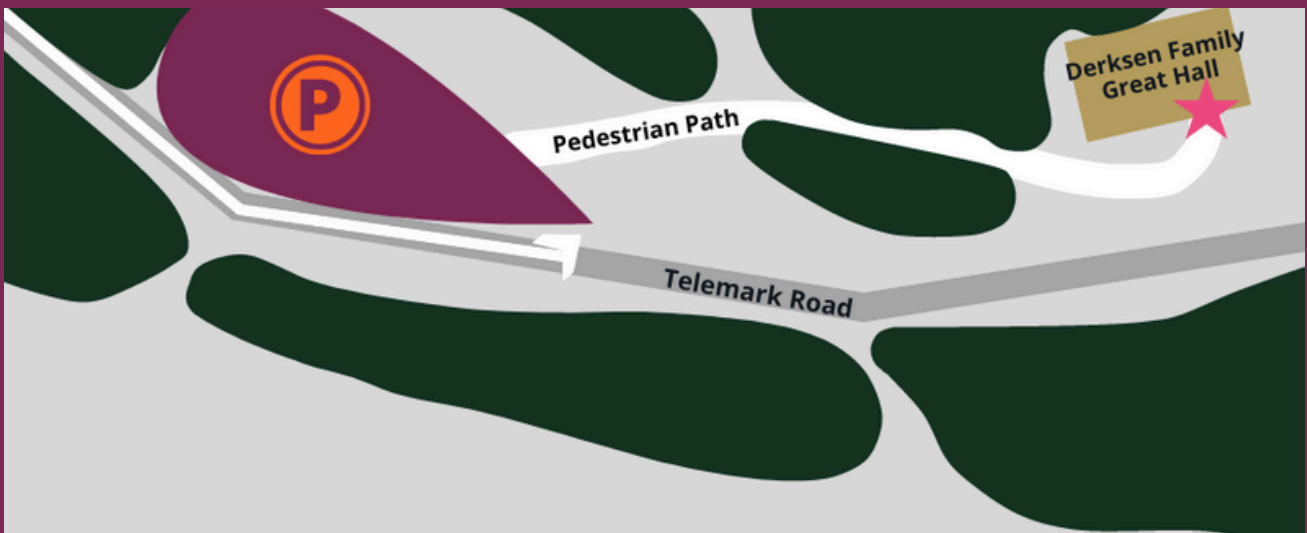

Check in for Ski de She outside of the Derksen Great Hall at **American Birkebeiner Trailhead**, Cable, Wisconsin.

Address: **42010 Telemark Rd, Cable, WI 54821**

Arrive at the start from Telemark Rd. Take Hwy M east from Cable for 2 miles, then take a right (south) on Telemark Rd. and follow the signs to parking and/or check-in.