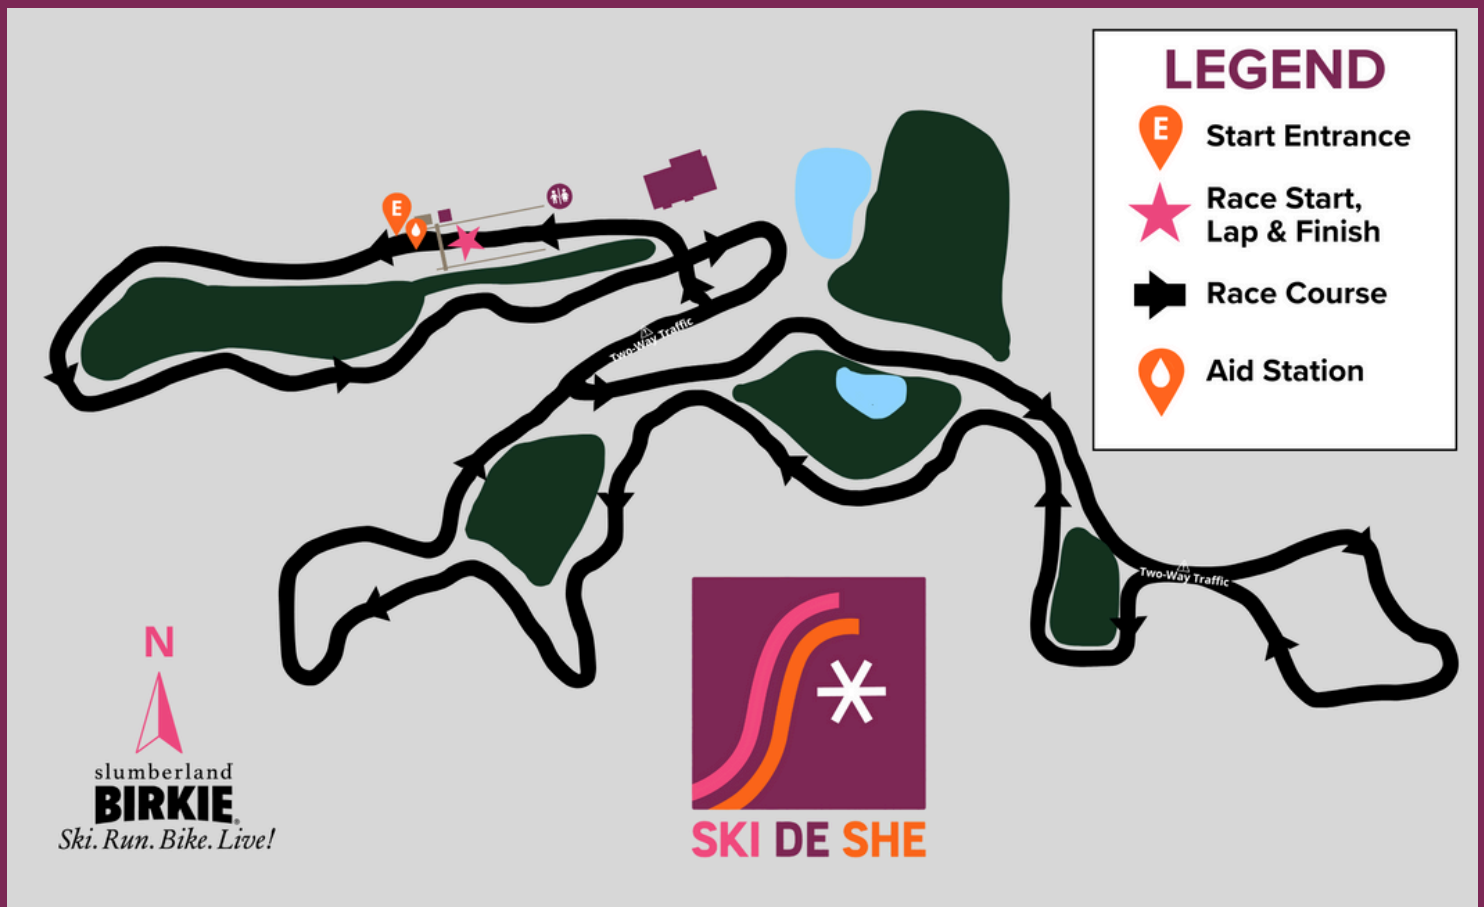

VENUE MAP

BIB PICK-UP

American Birkebeiner Trailhead -
Tent outside Derksen Family Great Hall

8:00 am - 11:00 am

PARTICIPANT SWAG

At bib pick-up, participants will receive their race bib, floral race tote, and beverage ticket!

BIRKIE STORE

Derksen Family Great Hall

8:00 am - 2:30 pm

Commemorate your race at Ski de She by shopping at the Birkie Store during bib pick-up or the post-race party! Treat yourself - you've earned it!

20K & 30K COURSE MAP

Be alert, follow the correct signage, and have fun!

20K & 30K COURSE DESCRIPTION

Those skiing the 20k Classic race will complete 4, 5k laps. Those registered for the 30k Skate race will complete 6, 5k laps. These race distances are subject to change depending on conditions.

The Ski de She races will be hosted on a rolling 5k course, all on man-made snow, with 120m of climbing per lap, including one significant climb. All races will start at the American Birkebeiner Trailhead under the start arch. Skiers will begin on a short section of the Birkie Skate trail and turn left onto the Tormondson Family Snowmaking Trails. Skiers will be utilizing those core snowmaking and competition trails – over the Tunnel, through the Competition Stadium, and loop out through Telehenge from there. On the return, skiers will complete the staples we know and love: the Deck loop, Elevator Shaft, World Cup climb, Carousel turn, and will head back to the Competition Stadium on the Birkie Roller. Once down the hill, skiers will finish through the Tunnel and back to the Birkie start to lap and/or finish.